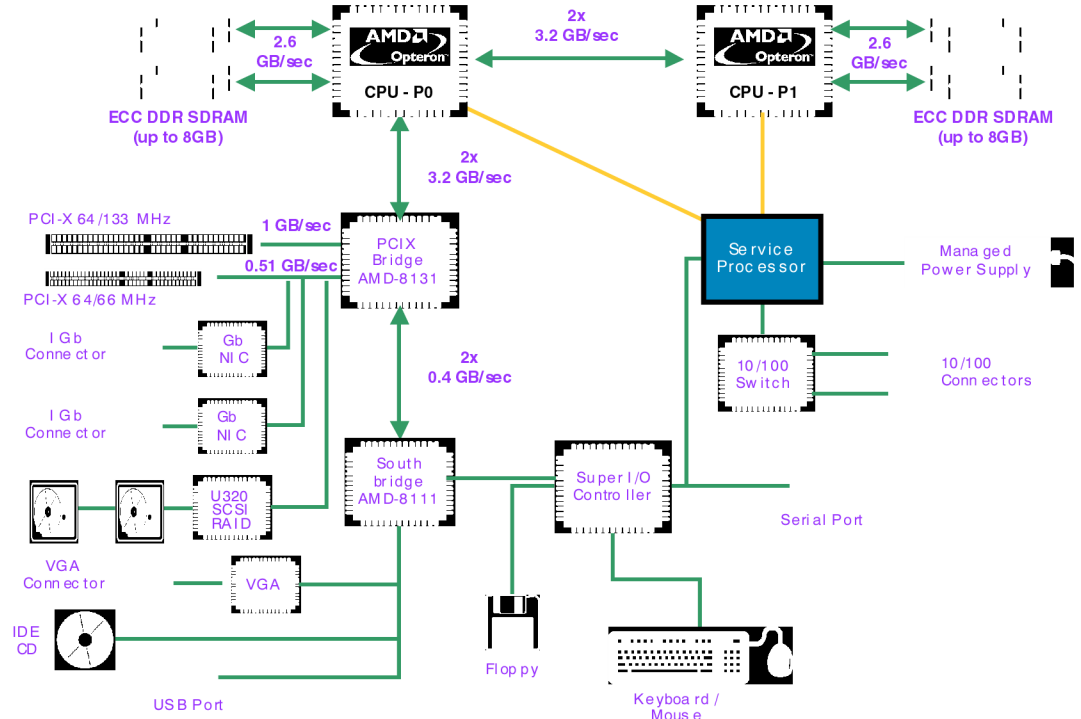

# Pre-Production Specifications: Hammer 1U 2P Server

## System Block Diagram

## System Component Locations